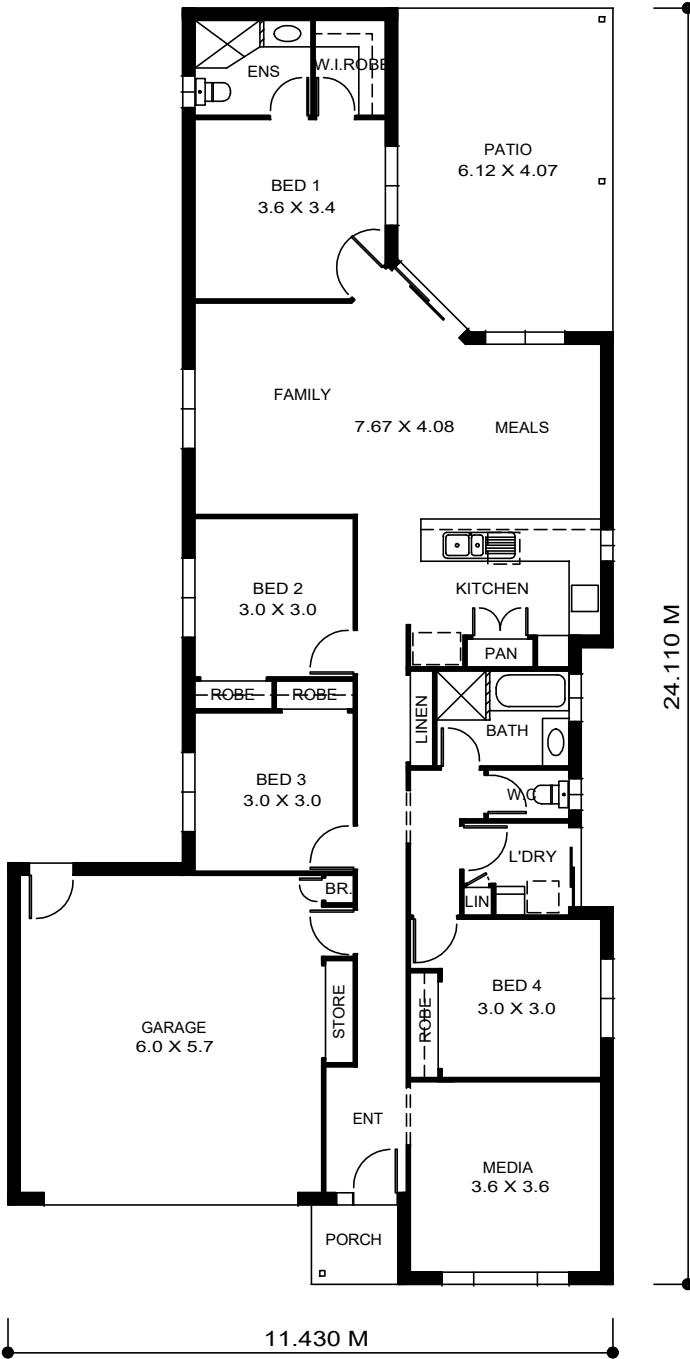

WIMB1

TOTAL AREA - 210.8 sq m

TRADITIONAL FACADE

CLASSIC FACADE

CONTEMPORARY