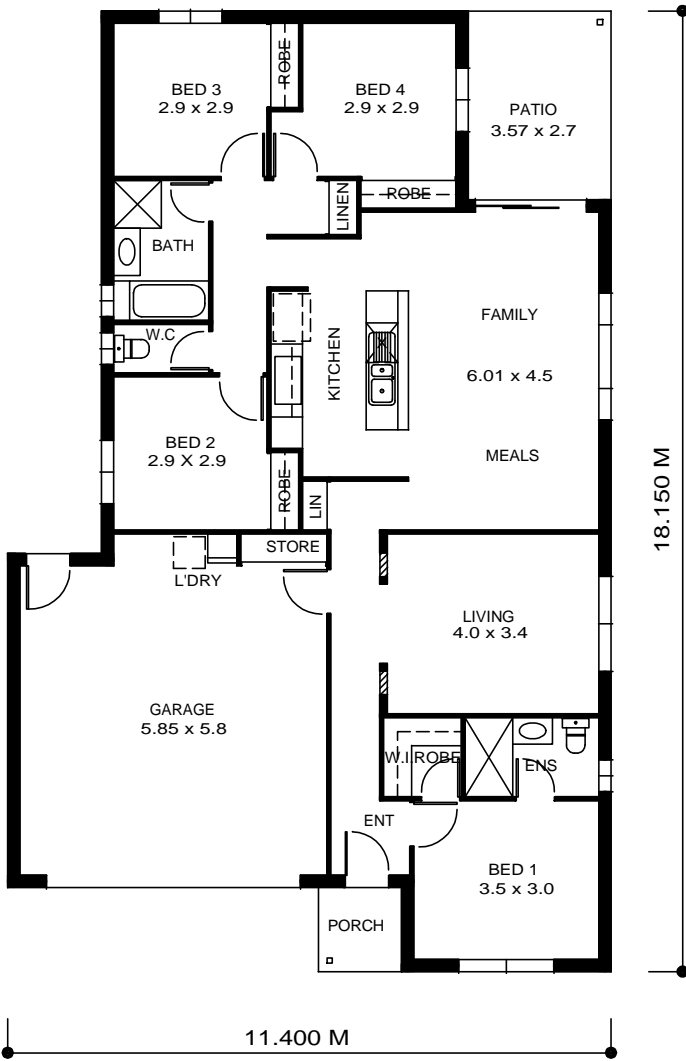

WIMB2

TOTAL AREA - 179.4 sq m

TRADITIONAL FACADE

CLASSIC FACADE

CONTEMPORARY