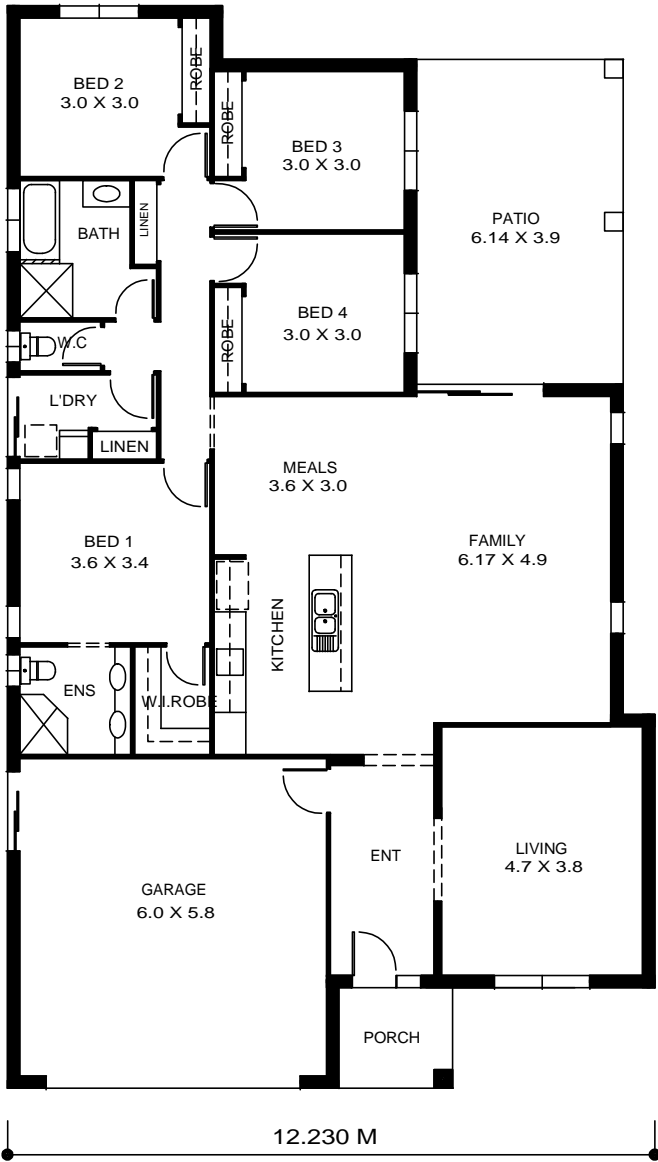

WIMB4

TOTAL AREA - 227.2 sq m

TRADITIONAL FACADE

CLASSIC FACADE

CONTEMPORARY